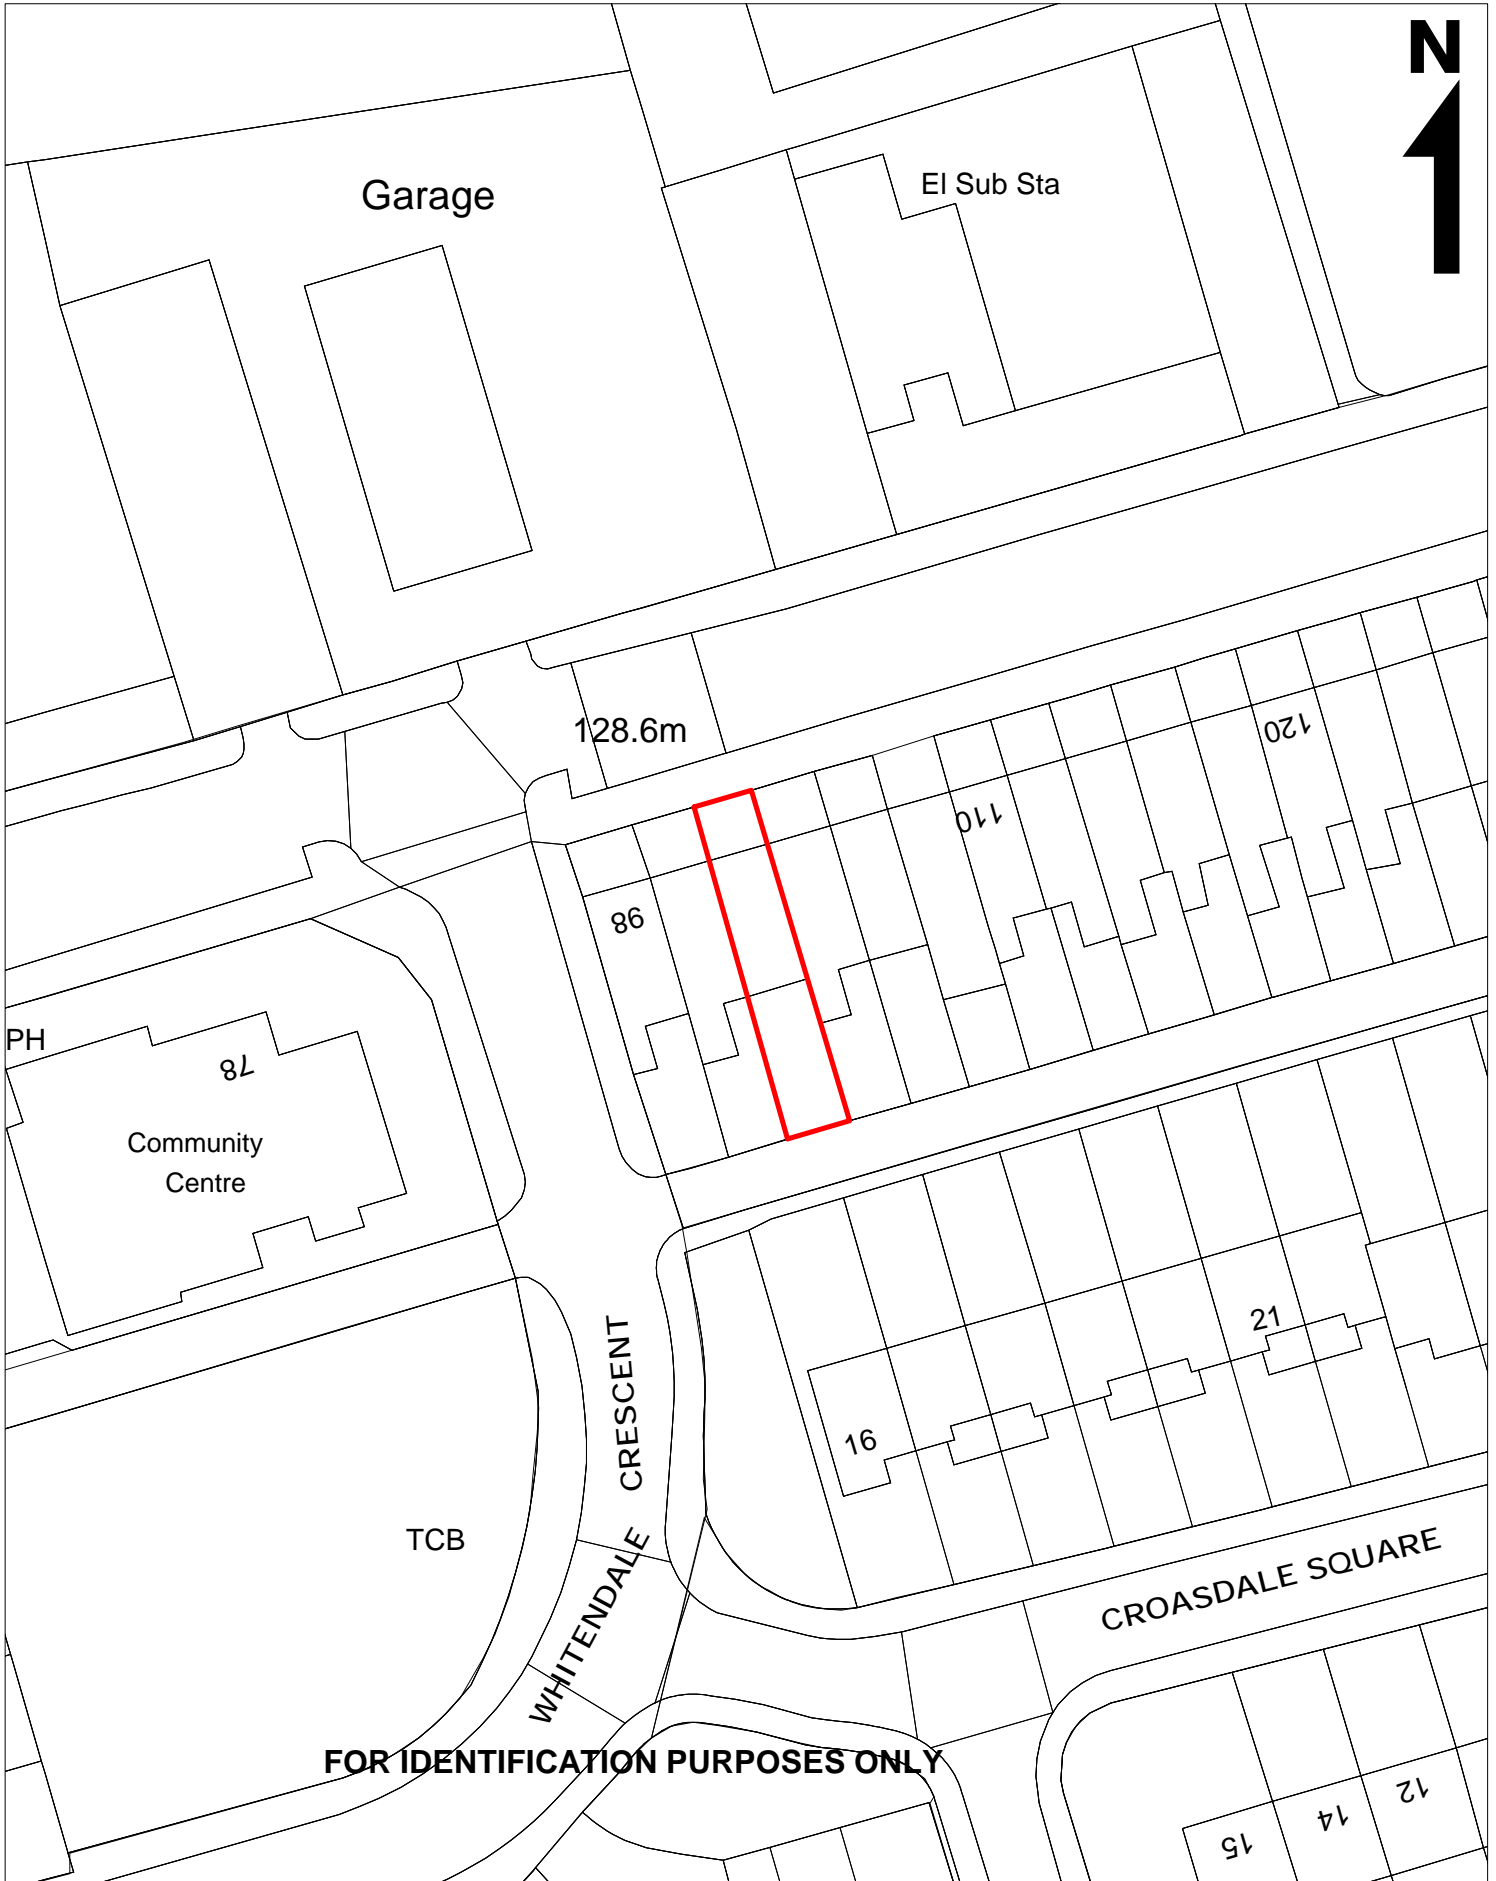

TITLE: 102 PRINGLE STREET, BLACKBURN

DATE : 7TH SEPTEMBER 2018  
REF :  
SCALE : 1:500

**FOR IDENTIFICATION PURPOSES ONLY**